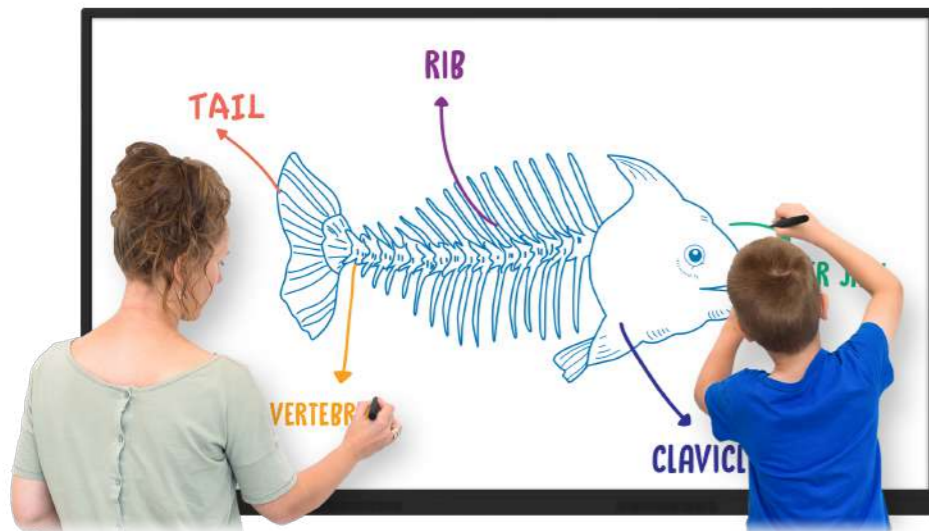

Engagement Made Simple

Interactive Flat Panel Display - Education Series (UT)

AUO Display Plus, as a global leader in commercial and industrial displays, has designed the Education Series Interactive Flat Panel Display dedicated for collaboration in educational settings. Ranging from 65 to 86 inches, this series features UHD 4K resolution, 20 points multi-touch, built-in interactive tools and apps, and supports both Android and Windows systems, enhancing interactivity and engagement in classrooms and lecture halls.

Premium User Experience

Intuitive Interactive Tools

In addition to floating tool bars for easy operation, the series also comes with a range of apps and tools for annotating, whiteboarding, mutli-screen casting, file management, voting, and more, to facilitate interactions in any classroom setting.

-  File Management
-  Whiteboard
-  Cast
-  Annotate
-  Search Toolbar

EShare App

With support for two-way mirroring, remote touch control, and file casting, you can wirelessly share content from any laptop, notebook, and mobile phone and enjoy wireless mouse, keyboard, and remote controller functionalities.